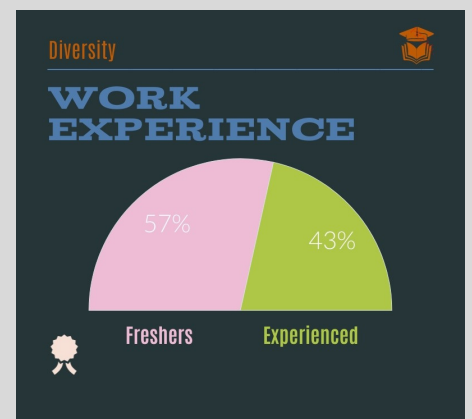

CURRENT BATCH PROFILE (CHENNAI CENTRE)

The students belong to diverse academic backgrounds.

Broadly the students come from Engineering, Sciences and Economics backgrounds.

Blend of both freshers and experienced students are taking this course, with more number of freshers.